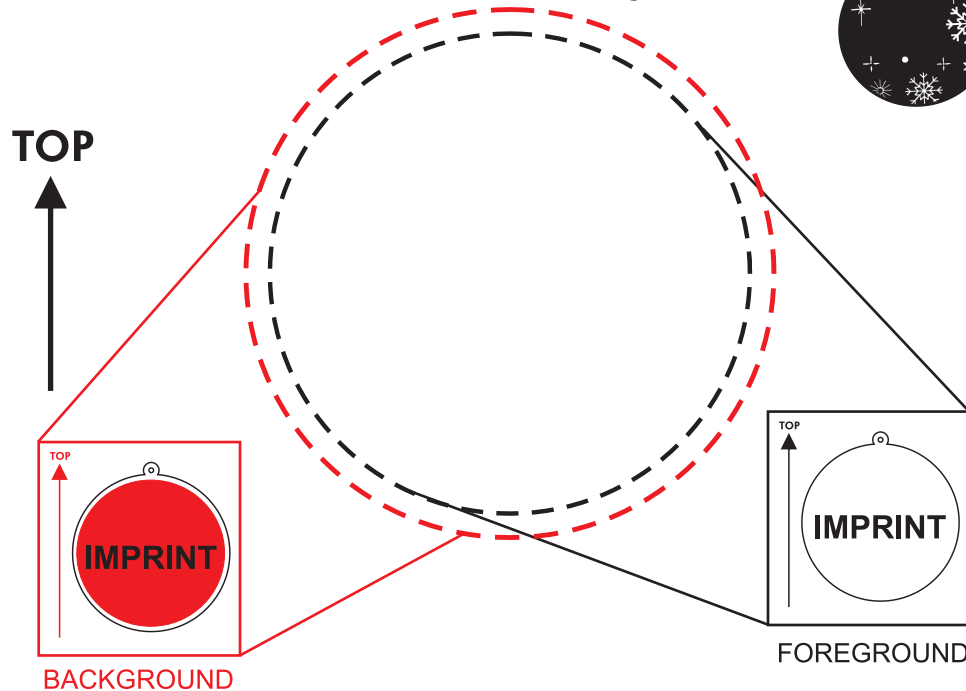

- Item#:- Sun Catchers=SUN
- Zenith silk screen
- Allows 2 side imprint
- 6 color imprint max
- 2.5" imprint area in diameter
- Halftones print at 35 LPI

**STOCK BACKGROUND FILLS**  
(What is in black will be the imprint color)

**STOCK FOREGROUND**  
(What is in black will be the imprint color. The circle does NOT print)

### Sun Catcher

Imprint area: 2.5" in diameter for foreground  
2.75" in diameter for background fill

### ART REQUIREMENTS

- \*Art should be black and white camera-ready vector artwork
- \*File formats include: EPS, CDR (v.9 or below), AI (v.9 or below), vector PDF, PSD (600 DPI), TIF (600 DPI), BMP (600 DPI)
  - \*Typeset should not exceed 4 lines
  - \*Do not go below 8 pt font size
- \*Grayscale images that have a range of gradients will not print well
- \*Best to receive vector art for gray scale images so black objects can remain solid
- \*Complex multi-color artwork such as thin outlines can miss-register up to 1/8"
  - \*Thin outlines may fill in or break apart
  - \*Serif text may break apart
- \*Paper proofs are always sent at imprint size
- \*Blind proofs are only sent when requested
- \*Keep in mind ink colors will change when not printing on a white product